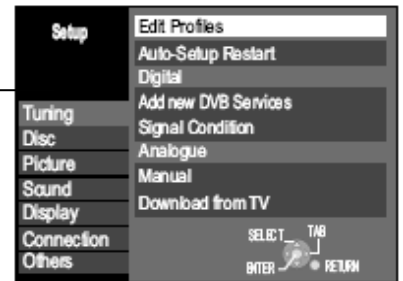

Auto-Setup

Restarting auto set-up will retune the unit and loose all of the TV stations currently being received. It will also reset the time and date. Unlike Shipping condition, no other settings will be affected.

Select Press

You will see

Auto-set-up Begins