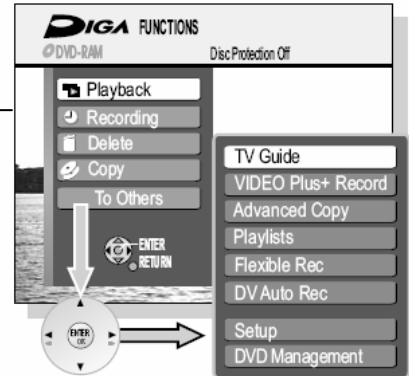

Auto-Setup

Restarting auto set-up will retune the unit and loose all of the TV stations currently being received. It will also reset the time and date. Unlike Shipping condition, no other settings will be affected.

Select Press

You will see

Auto-set-up Begins