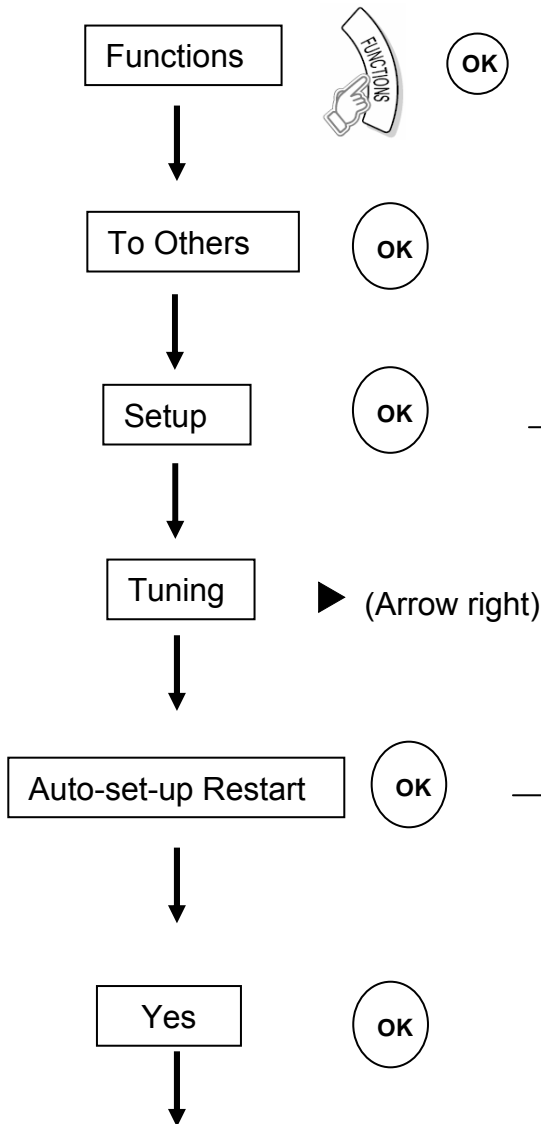

Auto-Setup

Restarting auto set-up will retune the unit and loose all of the TV stations currently being received. It will also reset the time and date. Unlike Shipping condition, no other settings will be affected.

Select Press

You will see

Auto-set-up Begins