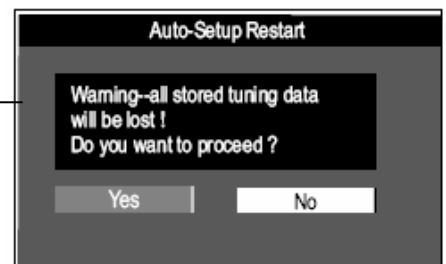

Auto-Setup

Restarting auto set-up will retune the unit and loose all of the TV stations currently being received. It will also reset the time and date. Unlike Shipping condition, no other settings will be affected.

Select Press

You will see

Auto-set-up Begins