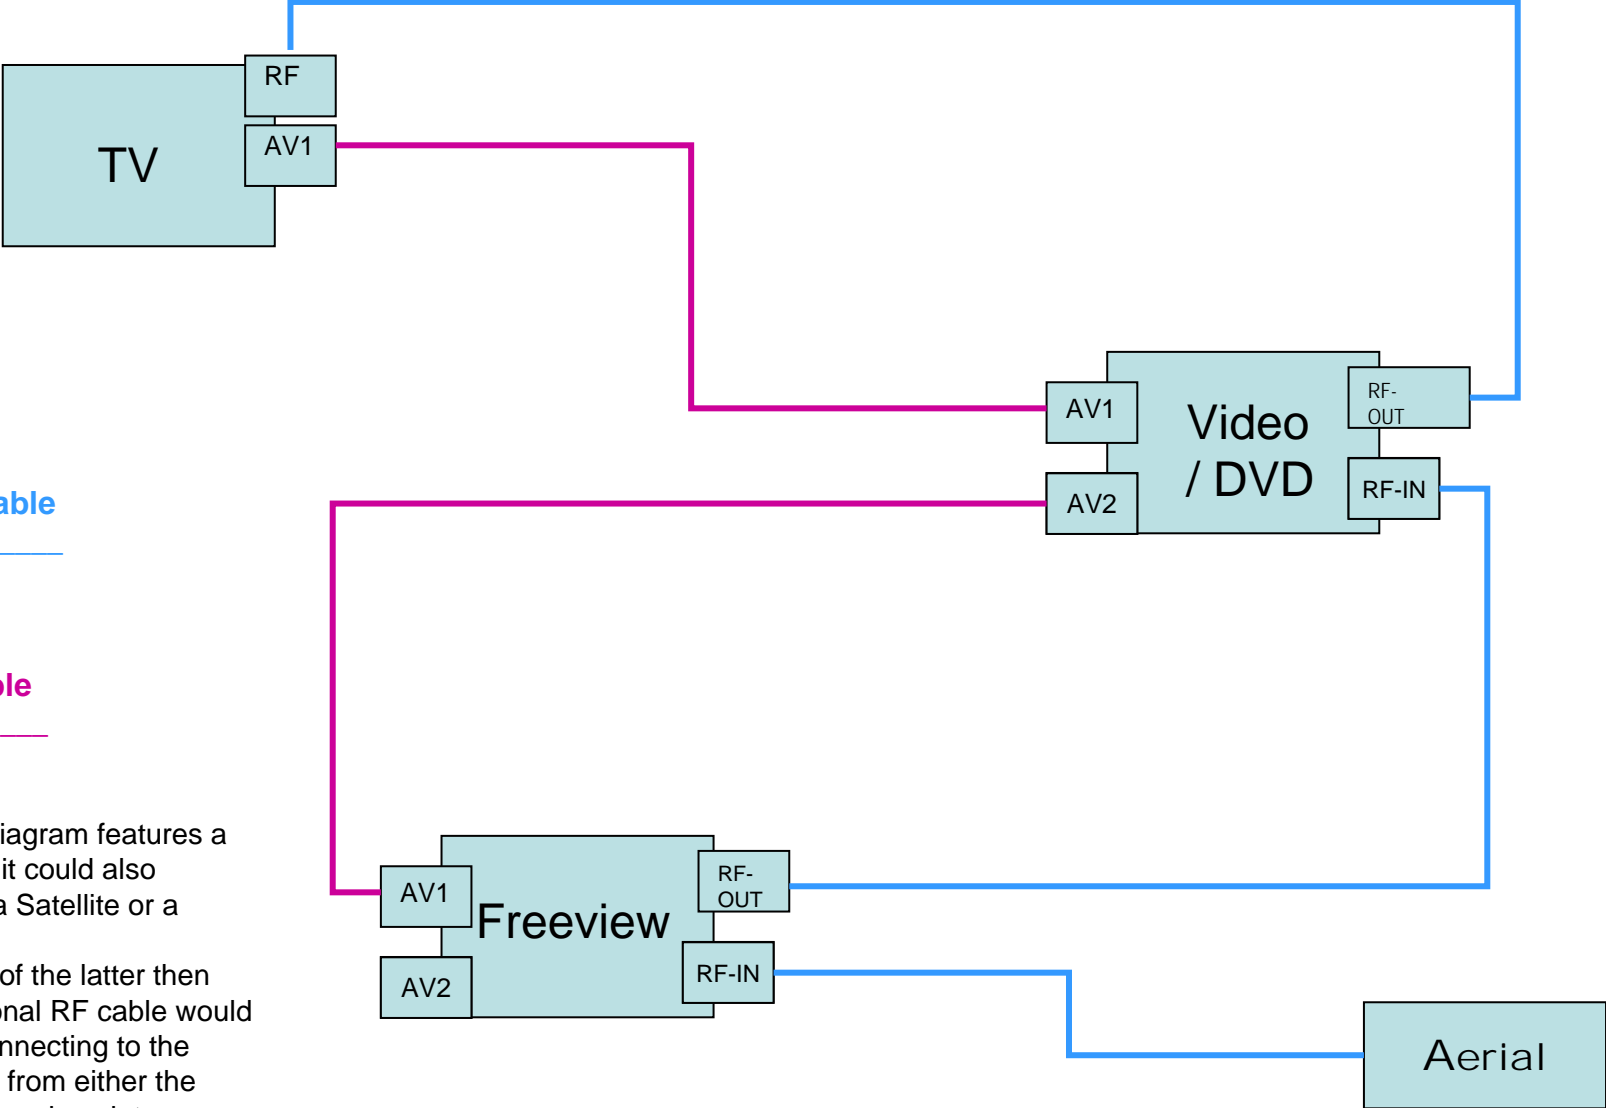

# How do I connect .....

I have a TV with one scart socket, and a Freeview Box and either a DVD or Video Recorder and I want to connect the Recorder via scart. How should I connect?

# Panasonic ideas for life

Aerial Cable

Scart Cable

Although the diagram features a Freeview box, it could also potentially be a Satellite or a Cable box. If it was either of the latter then note an additional RF cable would be required connecting to the respective box from either the dish or cable supply point